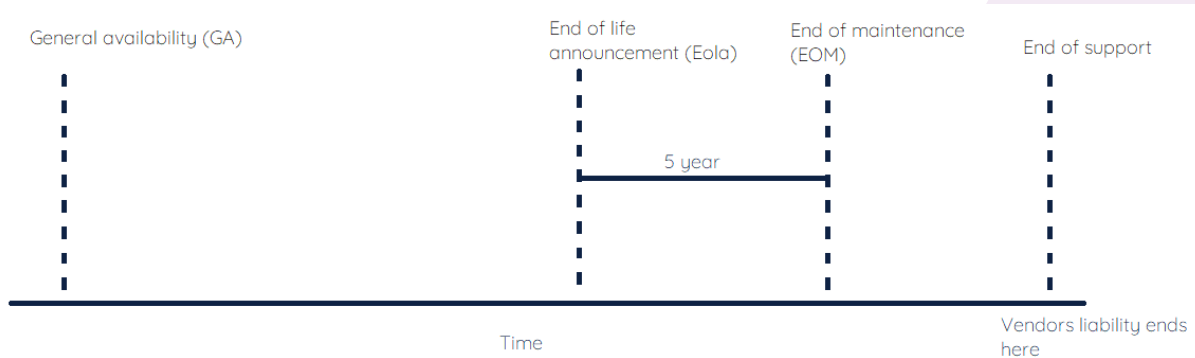

End of Life tables

The picture below shows how 'end of life' milestones for consecutive versions are interconnected to each other on a time scale.

Raditeq B.V.: Radi-products

Version	GA	EOLA	EOM	EOS
CTR1001A		Aug 2009	Aug 2014	✓
CTR1001B		Mei 2009	Mei 2014	✓
CTR1002A		Jul 2011	Jul 2016	✓
CTR1008A		Dec 2011	Dec 2016	✓
CTR1001S	✓			
CTR1004B - X86		Aug 2017	Aug 2022	
CTR1009B - X86		Aug 2017	Aug 2022	
CTR1004B - ARM	✓			
CTR1009B - ARM	✓			
RadiField RFS20xx range	✓			
RadiField RFS10xx range		Jan 2017	Jan 2022	
RadiLink RLK100x range (All versions)		Sept 2012	Sept 2017	
RadiLink RLK200x range